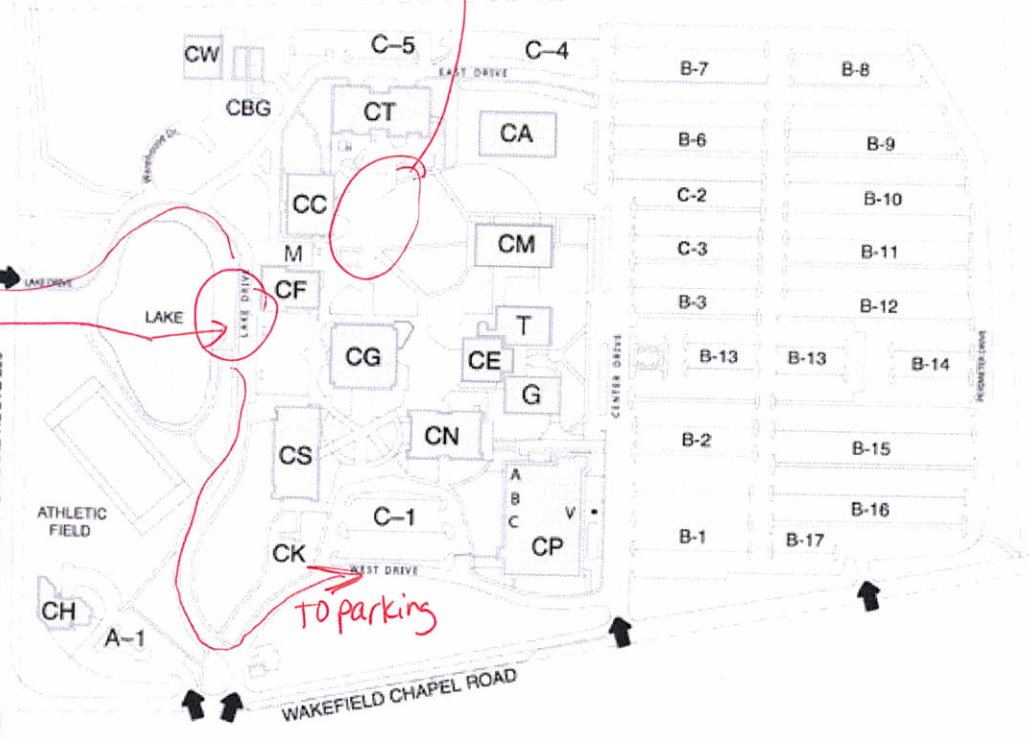

495

General Location of event - Quad Area

General location for unloading

Fairfax

ANNANDALE CAMPUS

Parking

- A Faculty/Staff Parking
- B Student Parking
- C Faculty/Staff Parking
- M Motorcycle Parking
- V Visitor Parking

Building Identification

- CA Student Services Building
- Police
- CC Classroom Building
- CE Richard J. Ernst Community Cultural Center
- CF Food Services Building
- CG Godwin Building
- CH Brault Building
- CK Greenhouse
- CM McDiarmid Building
- CN CN Building
- CBG Building and Grounds
- CP Parking Garage
- CS Shuler Building
- CT TV Tech. Building
- CW College Warehouse Building
- G Gymnasium
- T Theater